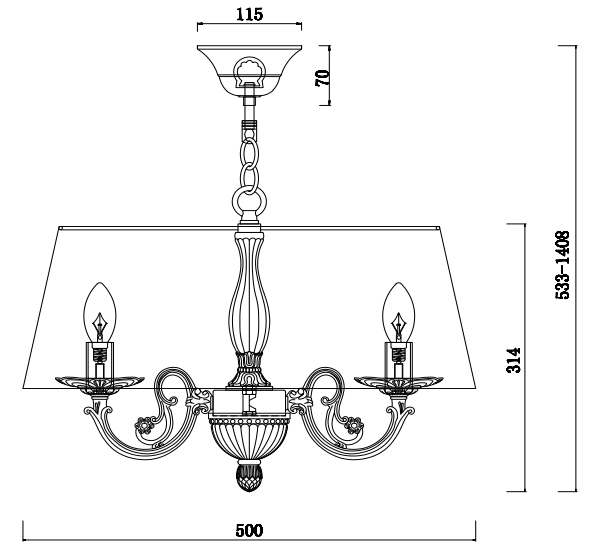

FREYA
TRADITION OF QUALITY

Instruction

FR2686PL-04W

4 x E14 (40W)

Model: FR2686PL-04W
Series: Jasmine

Ceiling Lamps