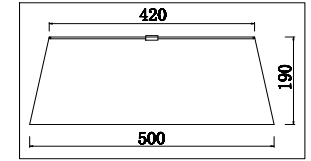

FREYA
TRADITION OF QUALITY

Instruction

FR2686PL-04W

4 x E14 (40W)

Model: FR2686PL-04W
Series: Jasmine

Ceiling Lamps