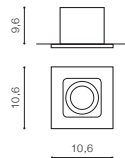

### CESAR

bulb not included

voltage: 230V	connect GU10 1x Max 50W	
IP20	installation place	<input checked="" type="checkbox"/>
	inlet opening	9x9cm

COLOUR / NEW INDEX NO.

CHROME (CH) . . . . . **AZ1152**

TILT 45°