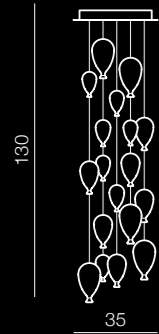

Balloon

170

Balloon

AZ2164

GU10 4x MAX 40W
metal/glass

Ragazza

171

1 BLACK

2 YELLOW

3 RED

4 WHITE

Ragazza

- 1 AZ0900 (black)
- 2 AZ0899 (yellow)
- 3 AZ0898 (red)
- 4 AZ0897 (white)

E27 4x 60W
metal/aluminium