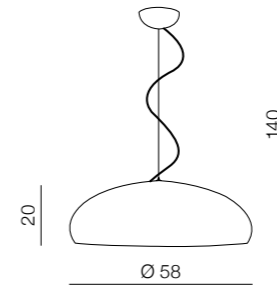

Balloon

170

Balloon

AZ2164

GU10 4x MAX 40W
metal/glass

Ragazza

171

1 BLACK

2 YELLOW

3 RED

4 WHITE

Ragazza

- 1 AZ0900 (black)
- 2 AZ0899 (yellow)
- 3 AZ0898 (red)
- 4 AZ0897 (white)

E27 4x 60W
metal/aluminium