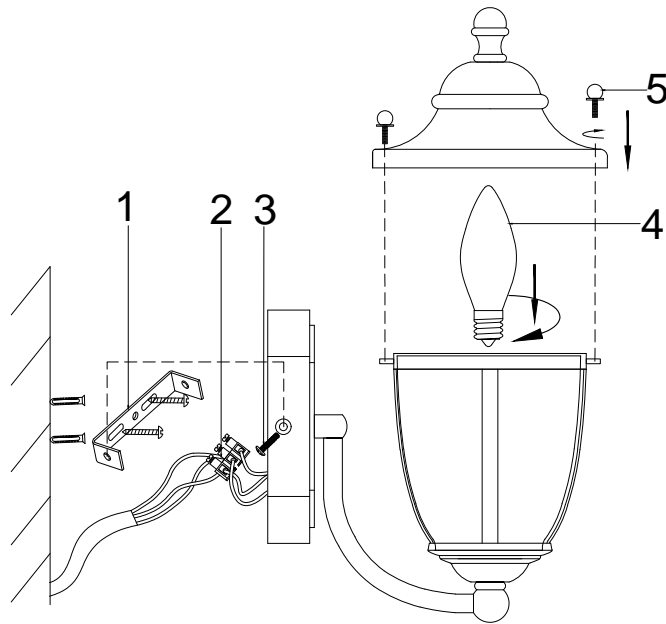

Instruction

H356-WL-01-BZ

1 x E14 (60W)

Model: H356-WL-01-BZ
Collection: House
Series: Zeil

Wall Lamps