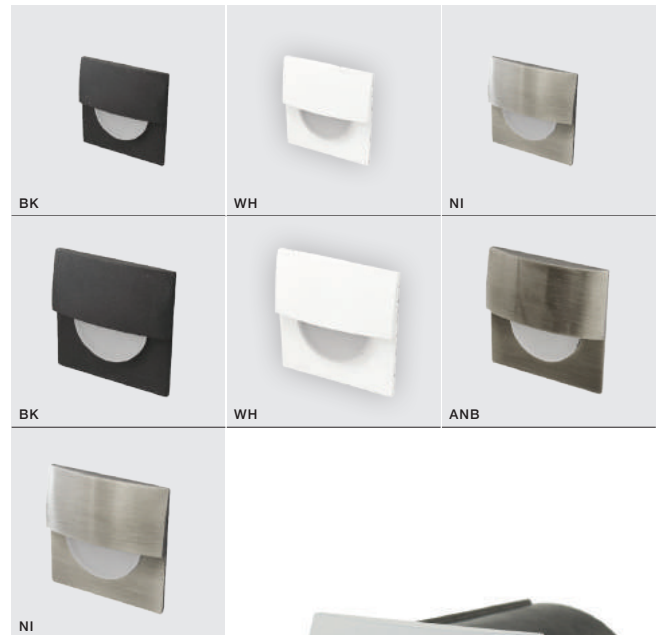

SANE

304

Indoor wall lamps

BK *

SANE Ø 40

LED integrated

voltage: 230V	LED 1W 85lm 3000K		LED
IP20	Transformer 230V – included		
technical specification	installation place inlet opening Ø 4,8cm		
	beam angle: 180°		

COLOUR / NEW INDEX NO.

- BLACK (BK) **AZ2765**
- WHITE (WH) **AZ2766**
- NICKEL (NI) **AZ2767**

WH *

SANE Ø 60

LED integrated

voltage: 230V	LED 2W 170lm 3000K		LED
IP20	Transformer 230V – included		
technical specification	installation place inlet opening Ø 5cm		
	beam angle: 180°		

COLOUR / NEW INDEX NO.

- BLACK (BK) **AZ2768**
- WHITE (WH) **AZ2769**
- ANTIQUE BRUSH (ANB) **AZ2770**
- NICKEL (NI) **AZ2771**

* - EXPLANATION SHORTCUT PAGE 2 (E)