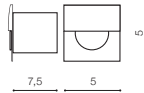

SANE

304

Indoor wall lamps

BK *

SANE Ø 40

LED integrated

voltage: 230V	LED 1W 85lm 3000K		LED
IP20	Transformer 230V – included		
technical specification	installation place inlet opening Ø 4,8cm		
	beam angle: 180°		

COLOUR / NEW INDEX NO.

- BLACK (BK) **AZ2765**
- WHITE (WH) **AZ2766**
- NICKEL (NI) **AZ2767**

WH *

SANE Ø 60

LED integrated

voltage: 230V	LED 2W 170lm 3000K		LED
IP20	Transformer 230V – included		
technical specification	installation place inlet opening Ø 5cm		
	beam angle: 180°		