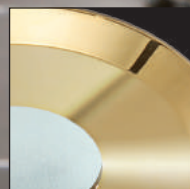

Oscar

394

IP44

10

Oscar

- 1 **AZ1714** (white)
- 2 **AZ1715** (chrome)
- 3 **AZ2692** (black)
- 4 **AZ2800** (gold)

GU10/MR16 1x Max 50W
IP44
metal

1 WHITE

2 CHROME

3 BLACK

4 GOLD