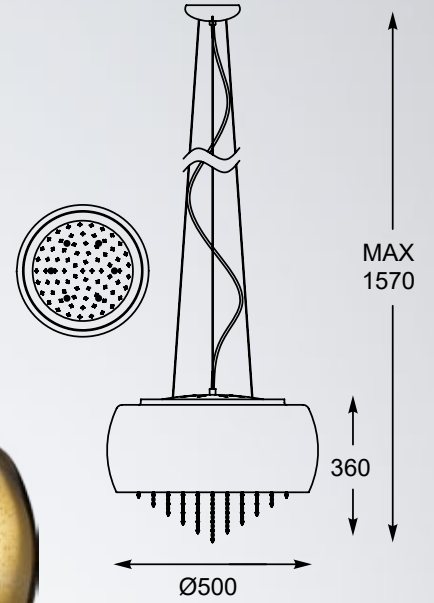

VISTA
Pendant lamp
P0076-06K-F4GR
6xG9 MAX 42W
silver glass shade with dots,
metal chrome

VISTA
Pendant lamp
P0076-06K-F4GQ
6xG9 MAX 42W
gold glass shade with dots,
crystal drops inside,
metal chrome

VISTA
Pendant lamp
P0076-05K-F4GR
5xG9 MAX 42W
silver glass shade with dots,
metal chrome

VISTA
Pendant lamp
P0076-05K-F4GQ
5xG9 MAX 42W
gold glass shade with dots,
crystal drops inside,
metal chrome