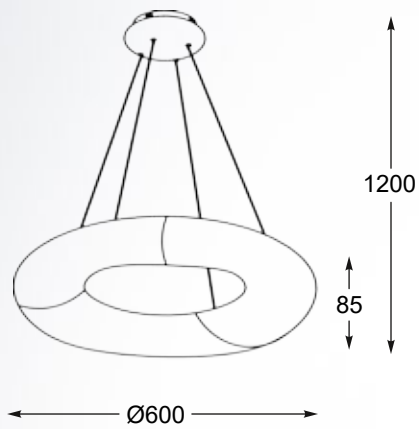

LIMA
Pendant lamp
15010002
LED 23W 1900LM 3000K
metal canopy rotational moulding
polietylen shade

LIMA
Pendant lamp
15010003
LED 40W 3400LM 3000K
metal canopy rotational moulding
polietylen shade