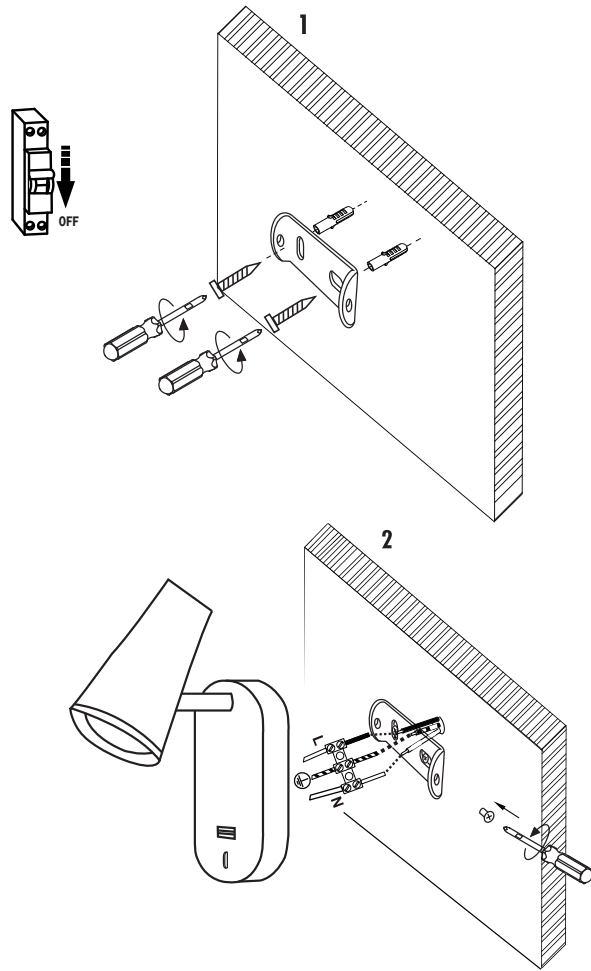

FREYA
TRADITION OF QUALITY

Instruction

FR10002WL-L6W

MAX 6W
450 Lumen

Model: FR10002WL-L6W
Collection: LED Market

Wall Lamps