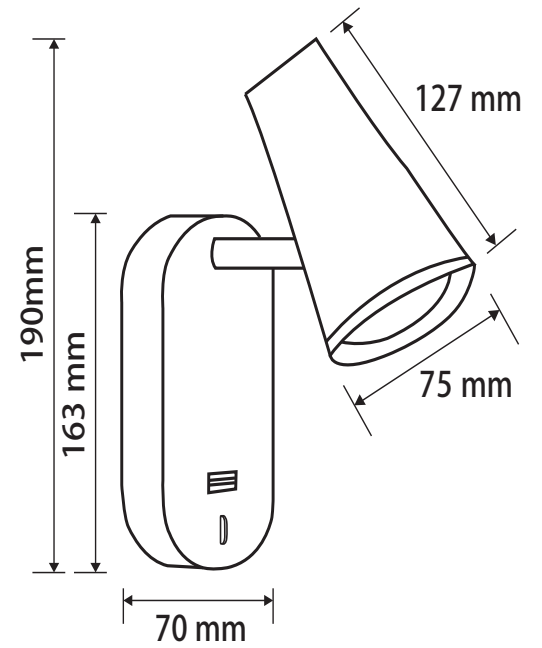

FREYA
TRADITION OF QUALITY

Instruction

FR10002WL-L6W

MAX 6W
450 Lumen

Model: FR10002WL-L6W
Collection: LED Market

Wall Lamps