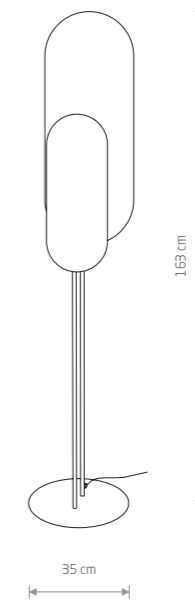

WHEEL
plywood, painted steel

9028 9033

1xE27, max 40W

WHEEL LUX
plywood, painted steel

8427 8428

2xG9, max 20W

WHEEL LUX
plywood, painted steel

8430

1xG9, max 20W

WHEEL
plywood, painted steel

9032

1xG9, max 20W

WHEEL LUX
plywood, plywood, steel

7646

2xGX53, max 8W