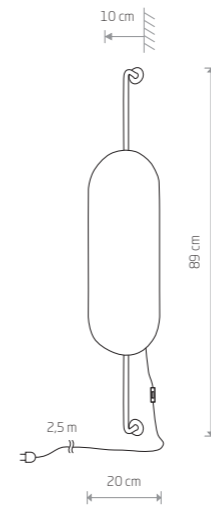

WHEEL
plywood, painted steel

9028 9033

1xE27, max 40W

WHEEL LUX
plywood, painted steel

8427 8428

2xG9, max 20W

WHEEL LUX
plywood, painted steel

8430

1xG9, max 20W

WHEEL
plywood, painted steel

9032

1xG9, max 20W

WHEEL LUX
plywood, plywood, steel

7646

2xGX53, max 8W