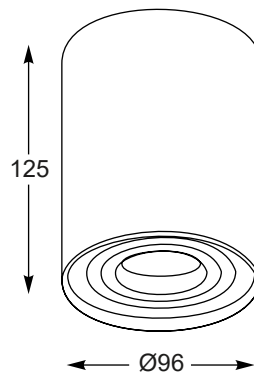

RONDOSL2
Spot
1. 50407-WH (white)
2. 50407-BK (black)
2xGU10 50W
white or black
aluminium
IP 24

RONDOSL1
Spot
3. 94354 (brushed gold)
4. 44805 (brushed silver)
5. 45519 (white)
6. 89201 (black)
1xGU10 MAX 50W
gold or black or white or silver
aluminium
IP 24