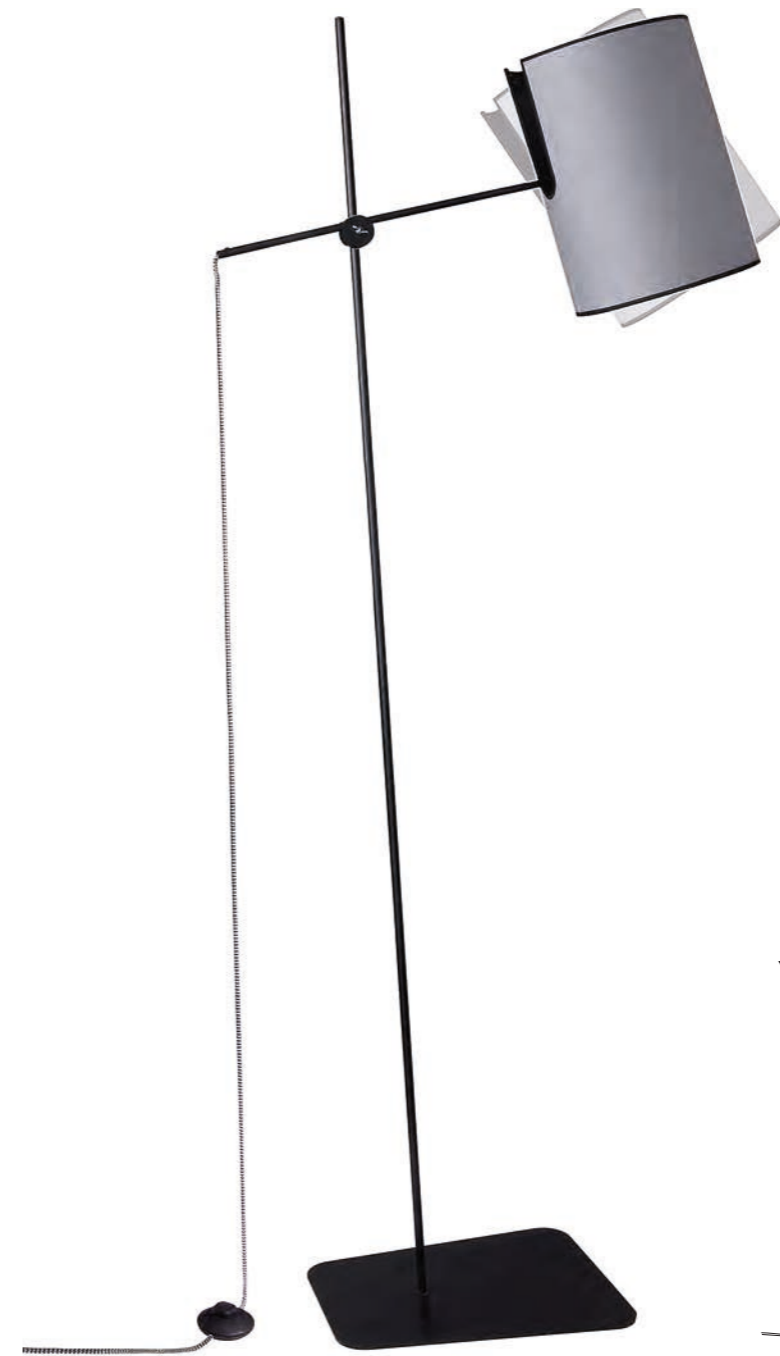

TRIFLE 7760

7758 7760 7761 8077

8078 8080 8076 8075

TRIFLE

fabric, painted aluminum

- 7758
- 7760
- 7761
- 8076
- 8077
- 8078
- 8080
- 8075

1xG9, max 10W only LED

ZELDA

fabric, painted steel

6010

1xE27, max 60W

- WHITE-PINK T004
- NAVY BLUE-WHITE T014
- NAVY BLUE-GOLD T014
- PINK-WHITE T007
- BLACK-GOLD T011
- BLACK T011
- GRAY T008
- WHITE T005
- BLACK P013 RAL 9005
- WHITE P004 RAL 9003

- GRAY T022
- BLACK P013 RAL 9005