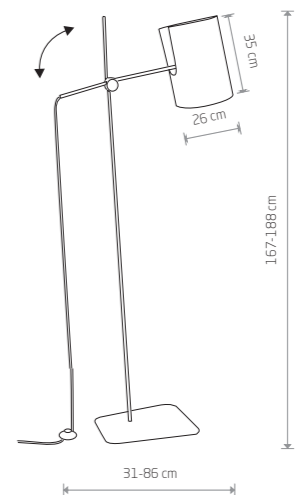

TRIFLE 7760

7758 7760 7761 8077

8078 8080 8076 8075

TRIFLE

fabric, painted aluminum

- 7758
- 7760
- 7761
- 8076
- 8077
- 8078
- 8080
- 8075

1xG9, max 10W only LED

ZELDA

fabric, painted steel

6010

1xE27, max 60W

- WHITE-PINK T004
- NAVY BLUE-WHITE T014
- NAVY BLUE-GOLD T014
- PINK-WHITE T007
- BLACK-GOLD T011
- BLACK T011
- GRAY T008
- WHITE T005
- BLACK P013 RAL 9005
- WHITE P004 RAL 9003