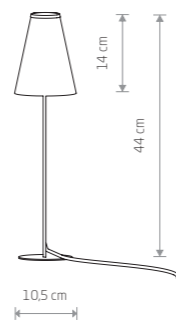

TRIFLE 7760

7758 7760 7761 8077

8078 8080 8076 8075

TRIFLE

fabric, painted aluminum

- 7758
- 7760
- 7761
- 8076
- 8077
- 8078
- 8080
- 8075

1xG9, max 10W only LED

ZELDA

fabric, painted steel

6010

1xE27, max 60W

- WHITE-PINK T004
- NAVY BLUE-WHITE T014
- NAVY BLUE-GOLD T014
- PINK-WHITE T007
- BLACK-GOLD T011
- BLACK T011
- GRAY T008
- WHITE T005
- BLACK P013 RAL 9005
- WHITE P004 RAL 9003