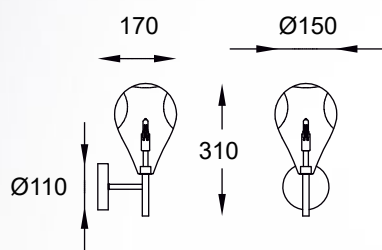

BASTONI new
 Pendant lamp
MD1921-4A-CLEAR
 4xG9 MAX 40W
 metal chrome body and
 canopy, clear glass shade

BASTONI new
 Wall lamp
MB1921-1-CLEAR
 1xG9 MAX 40W
 metal chrome body and
 canopy, clear glass shade