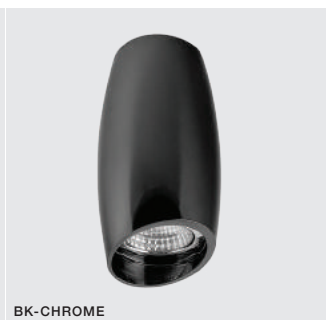

CH *

VASKO

bulb not included <input checked="" type="checkbox"/>	
voltage: 230V	connect GU10 1x Max 50W 
IP20	
installation place <input type="checkbox"/>	

COLOUR / NEW INDEX NO.

- WHITE MATT (WH) **AZ1491**
- BLACK (BK) **AZ1489**
- CHROME (CH) **AZ1490**

CH

BK-CHROME

WH-MATT