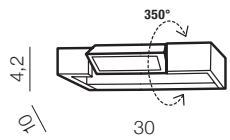

Dali

376

IP44

1 WHITE

2 BLACK

Dali 30 LED

- 1 AZ2788 3000K (white)
- 2 AZ2883 3000K (black)
- 1 AZ2789 4000K (white)
- 2 AZ2885 4000K (black)

LED 9W 1080lm 3000/4000K IP44
aluminium