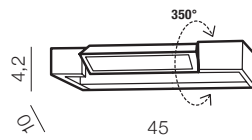

Dali

376

IP44

1 WHITE

2 BLACK

Dali 30 LED

- 1 AZ2788 3000K (white)
- 2 AZ2883 3000K (black)
- 1 AZ2789 4000K (white)
- 2 AZ2885 4000K (black)

LED 9W 1080lm 3000/4000K IP44
aluminium