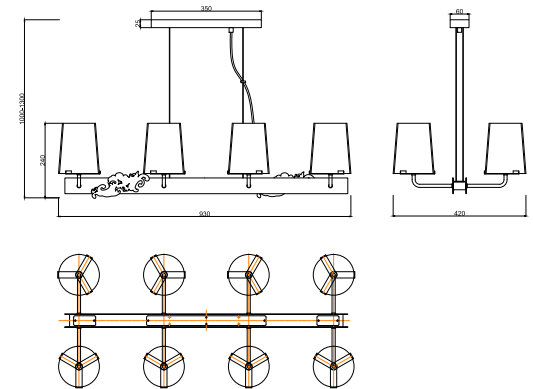

Instruction

MOD040PL-08CH

8 x G9 (28W)

Model: MOD040PL-08CH
Collection: Modern
Series: Landmark

Pendant Lamps