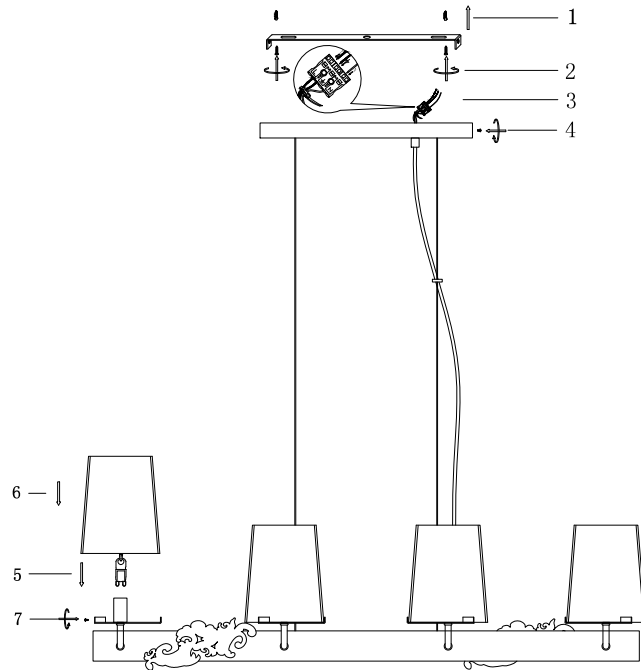

Instruction

MOD040PL-08CH

8 x G9 (28W)

Model: MOD040PL-08CH
Collection: Modern
Series: Landmark

Pendant Lamps