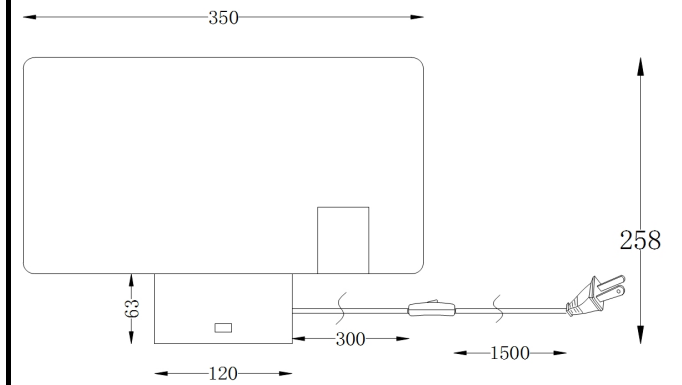

Instruction

Collection: TABLE & FLOOR
Series: RACK
Model: C182-TL-01-W
Wall

1 x E27 (60W)

MAYTONI
DECORATIVE LIGHTING

www.maytoni.de