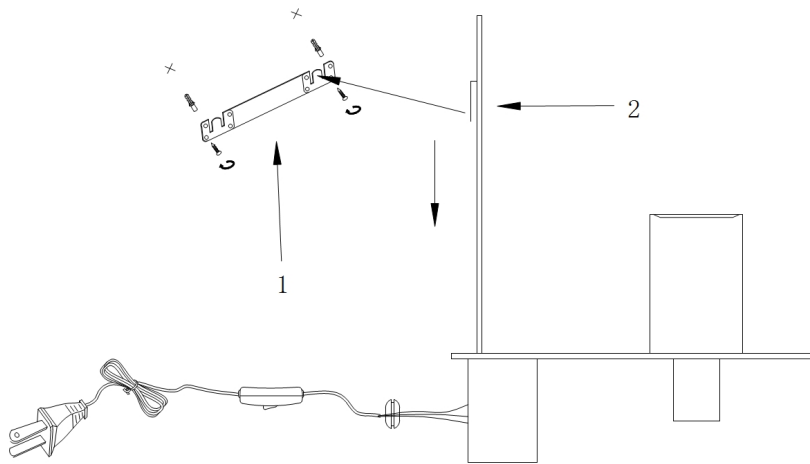

Instruction

Collection: TABLE & FLOOR
Series: RACK
Model: C182-TL-01-W
Wall

1 x E27 (60W)

MAYTONI
DECORATIVE LIGHTING

www.maytoni.de