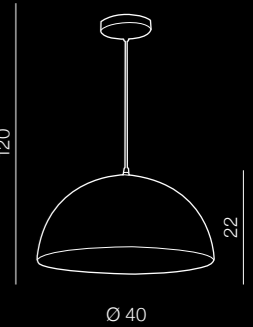

Toma

- ❶ AZ2377 (white)
- ❷ AZ2376 (black)

E27 1x MAX 60W
metal

❶ BLACK/COPPER

❷ WHITE/COPPER

Jim

- ❶ AZ1653 (black)
- ❷ AZ1654 (white)

E27 1x MAX60W
metal