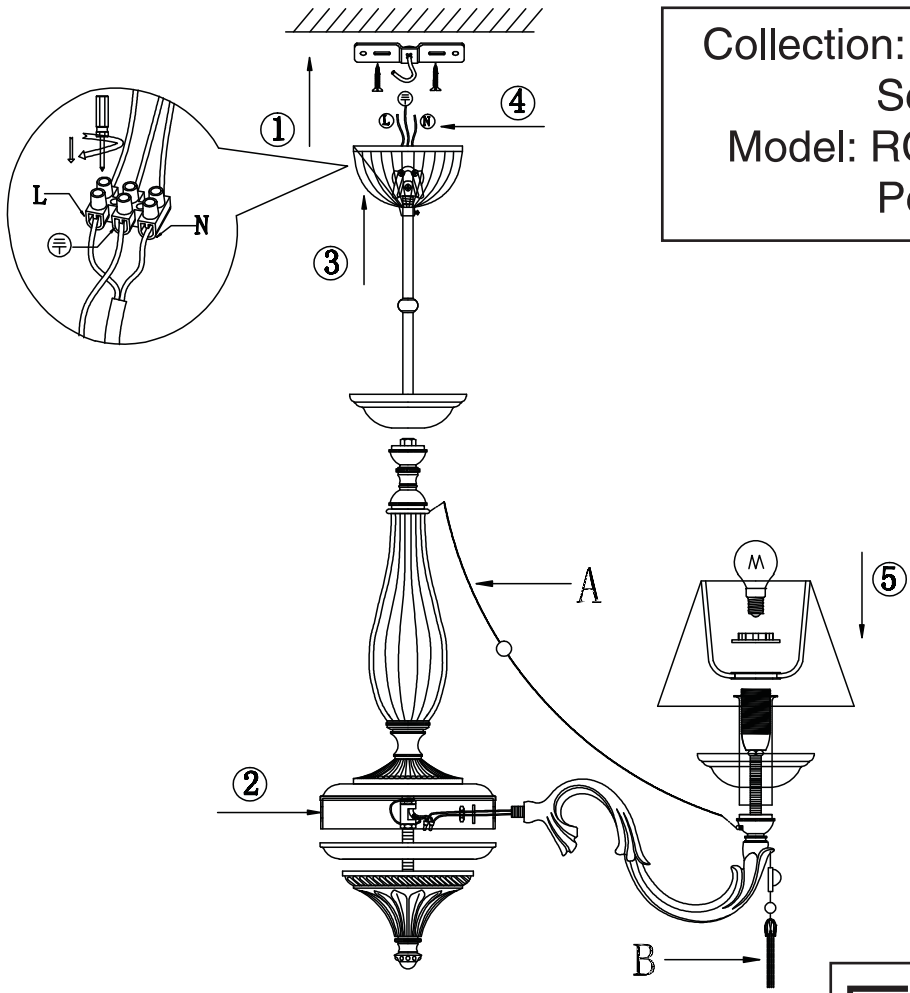

Instruction

Collection: Royal Classic
Series: Demitas
Model: RC024-PL-06-R
Pendant Lamps

A = 6
B = 6

 - Pendant Lamps

6 x E14 (40W)

MAYTONI
DECORATIVE LIGHTING
www.maytoni.de