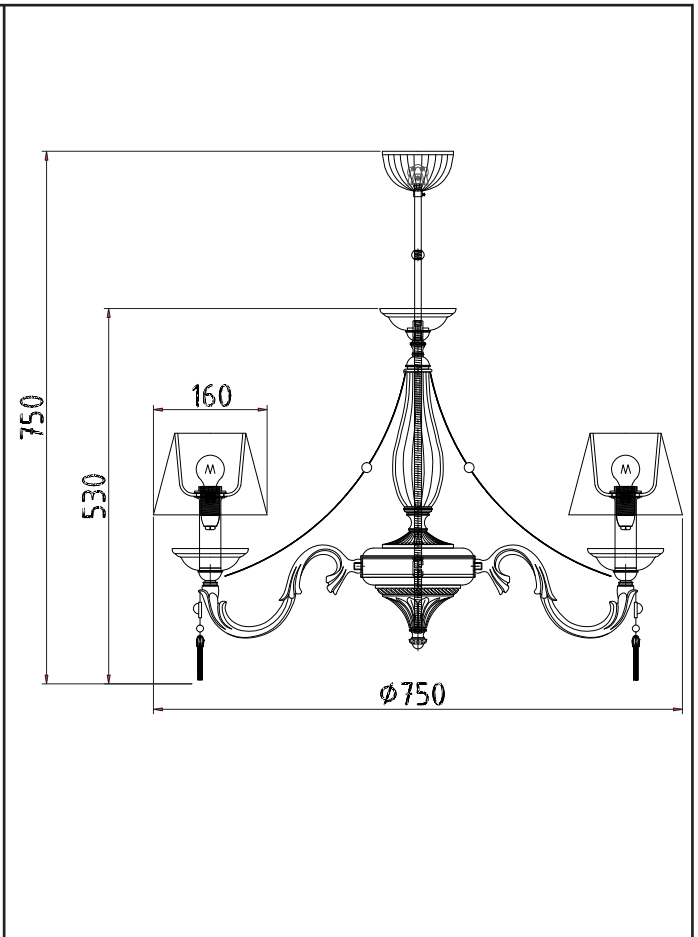

Instruction

Collection: Royal Classic
Series: Demitas
Model: RC024-PL-06-R
Pendant Lamps

A = 6
B = 6

 - Pendant Lamps

6 x E14 (40W)

MAYTONI
DECORATIVE LIGHTING
www.maytoni.de