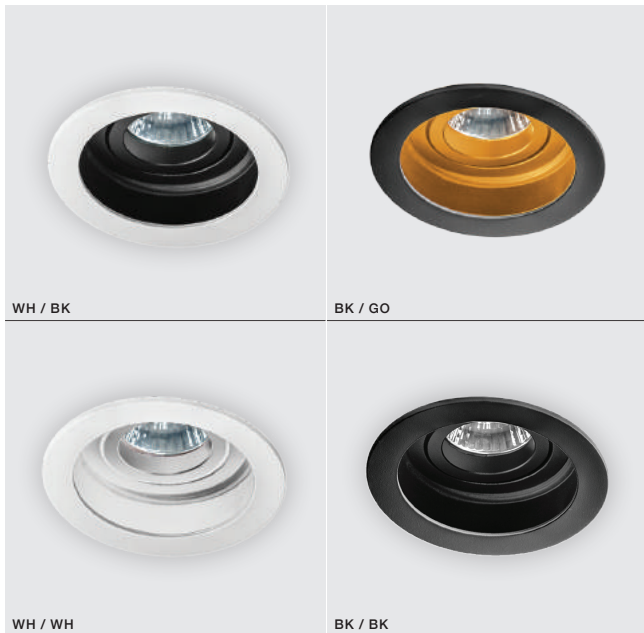

IBIZA

Downlights

WH / BK *

IBIZA

bulb not included

voltage: 230V	connect GU10 1x Max 50W	
IP20	installation place	<input checked="" type="checkbox"/>
	inlet opening	Ø 10cm

COLOUR / NEW INDEX NO.

- WHITE / BLACK (WH / BK) **AZ1361**
- BLACK / GOLD (BK / GO) **AZ2804**
- WHITE / WHITE (WH / WH) **AZ2803**
- BLACK / BLACK (BK / BK) **AZ3532**

WH / BK

BK / GO

WH / WH

BK / BK

* - EXPLANATION SHORTCUT PAGE 2 (E)