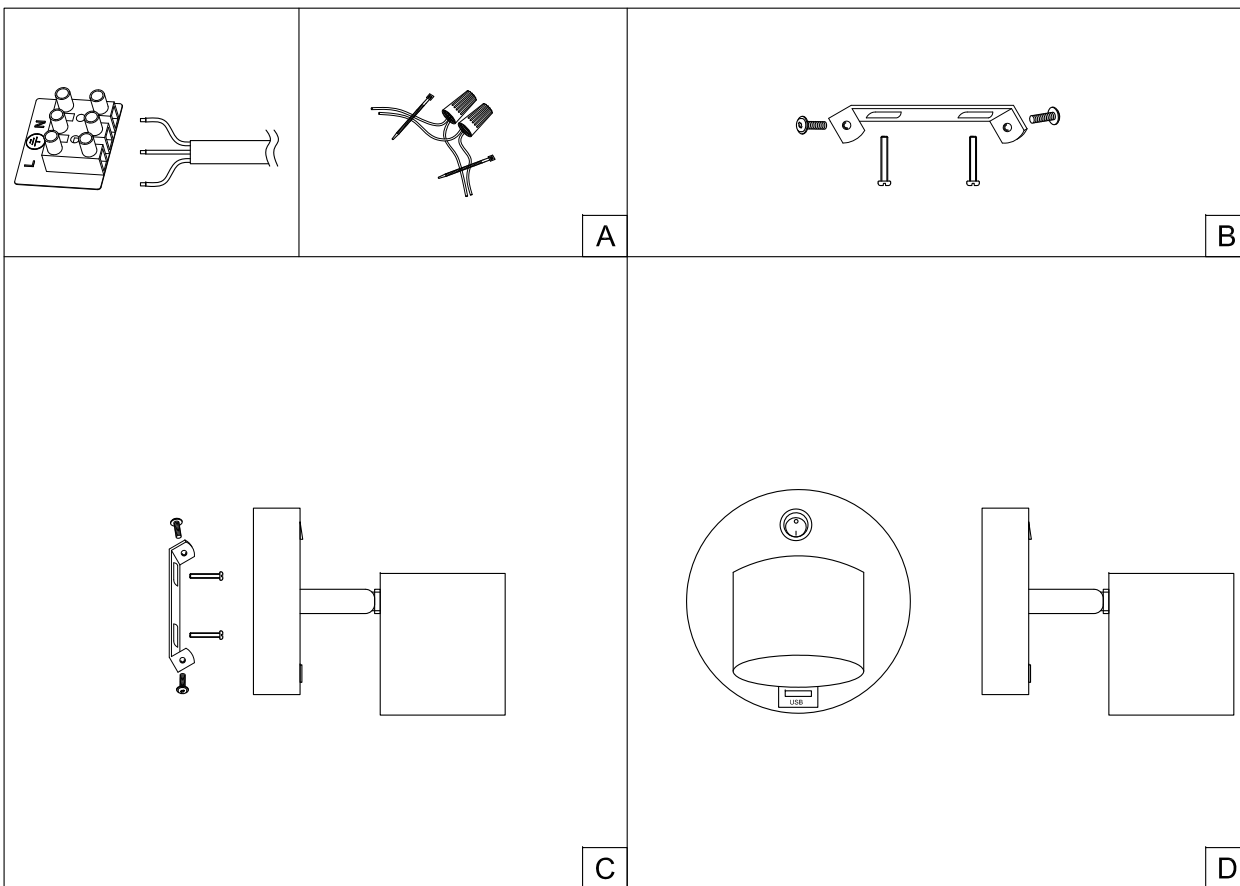

Instruction

FR10006CW-L6MG

MAX 6W
300 Lumen

Model: FR10006CW-L6MG
Collection: LED Market

Wall Lamps