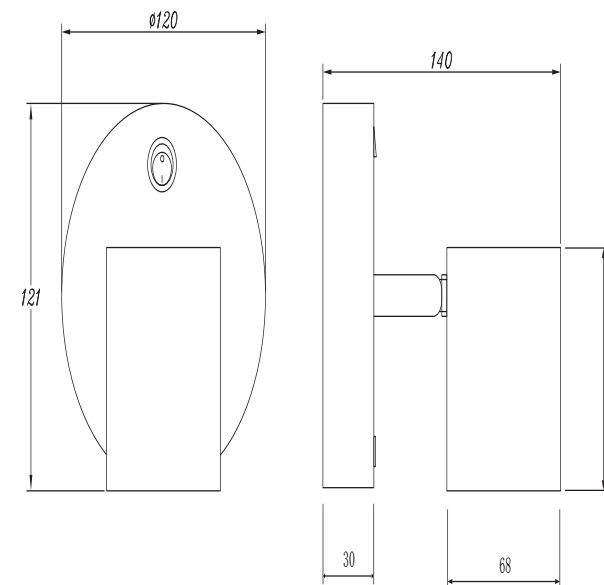

Instruction

FR10006CW-L6MG

MAX 6W
300 Lumen

Model: FR10006CW-L6MG
Collection: LED Market

Wall Lamps