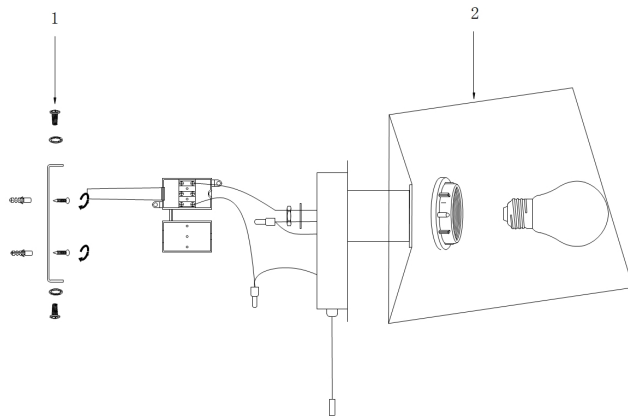

# Instruction

Collection: MODERN  
Series: BERGAMO  
Model: MOD617WL-01W  
Wall

- Wall

1 x E27 (60W)

**MAYTONI**  
DECORATIVE LIGHTING

[www.maytoni.de](http://www.maytoni.de)