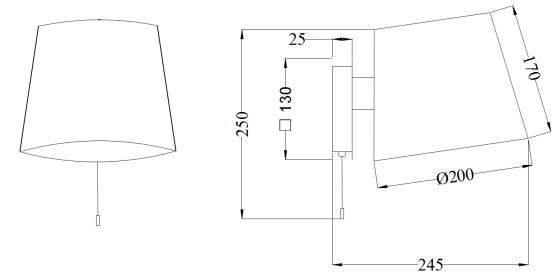

# Instruction

Collection: MODERN  
Series: BERGAMO  
Model: MOD617WL-01W  
Wall

- Wall

1 x E27 (60W)

**MAYTONI**  
DECORATIVE LIGHTING

[www.maytoni.de](http://www.maytoni.de)