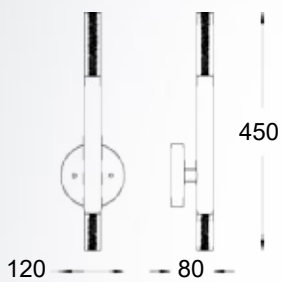

ONE
 Pendant lamp
P0461-11L-B5F7
 11xLED 5W 4950LM 3000K
 metal french gold body, acrylic bar
 with bubbles inside

ONE
 Pendant lamp
P0461-11L-B5F4
 11xLED 5W 4950LM 3000K
 metal chrome body, acrylic bar
 with bubbles inside

ONE
 Pendant lamp
P0461-11L-B5S8
 11xLED 5W 4950LM 3000K
 metal matt white body, acrylic bar
 with bubbles inside

ONE
 Wall lamp
W0461-02E-F4F4
 2xLED 5W 900LM 3000K
 metal chrome body, acrylic bar
 with bubbles inside

ONE
 Wall lamp
W0461-02E-F7F7
 2xLED 5W 900LM 3000K
 metal french gold body, acrylic bar
 with bubbles inside

ONE
 Wall lamp
W0461-02E-S8S8
 2xLED 5W 900LM 3000K
 metal matt white body, acrylic bar
 with bubbles inside