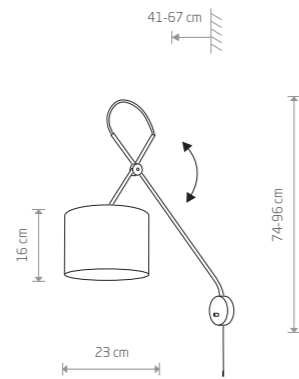

VIPER 6640

VIPER

fabric, painted steel

6640 6641

1xE27, max 60W

VIPER 6513

VIPER

fabric, painted steel, chrome

6512 6513

1xE14, max 40W

VIPER 6513