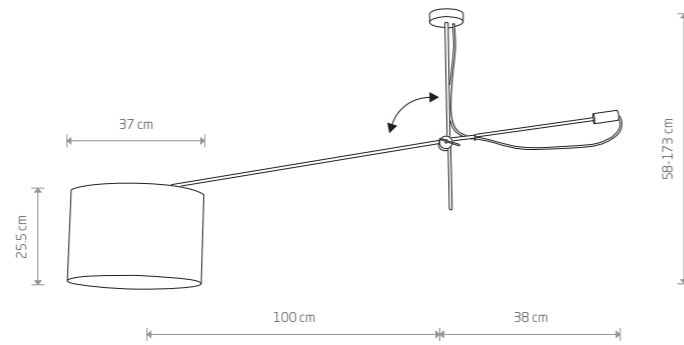

VIPER

fabric, painted steel

6640 6641

1xE27, max 60W

VIPER 6513

VIPER

fabric, painted steel, chrome

6512 6513

1xE14, max 40W