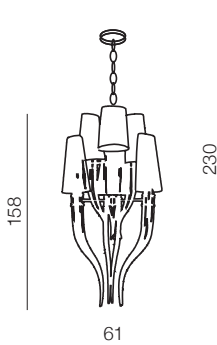

## Diablo 3 big

- 1 AZ1232 (white)
- 2 AZ1344 (black)

6x E14 Only LED 11W  
metal/fabric