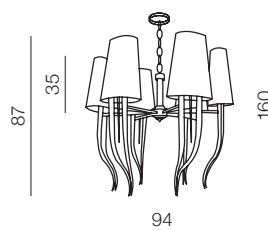

Diablo 6 big

- 1 AZ1389 WH (white)
- 2 AZ1390 BK (black)

12x E14 Only LED 11W
metal/fabric