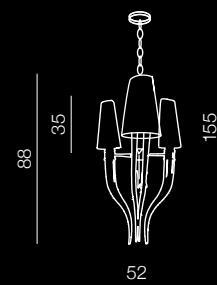

## Diablo 6 big

- 1 AZ1389 WH (white)
- 2 AZ1390 BK (black)

12x E14 Only LED 11W  
metal/fabric