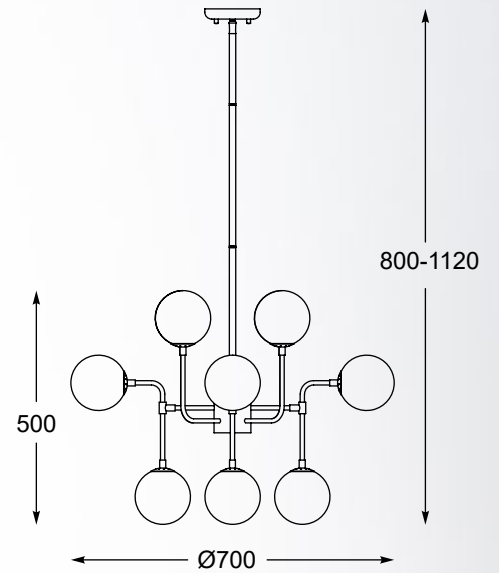

Pendant lamp
P0454-08C-SDGF
 8xG9 MAX 42W
 gold and black metal,
 opal and clear glass

RIANO
 Pendant lamp
P0454-12C-SDGF
 12xG9 MAX 42W
 gold and black metal,
 opal and clear glass