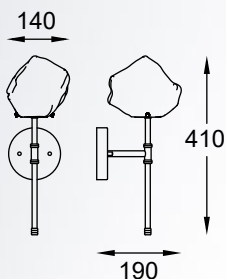

ROCK new
 Pendant lamp
P0488-08L-SEAC
 8xG9 MAX 28W
 metal matt black
 and gold body,
 crushed glass shade

ROCK new
 Wall lamp
W0488-01D-SEAC
 1xG9 MAX 28W
 metal matt black
 and gold body,
 crushed glass shade

ROCK new
 Pendant lamp
P0488-06L-SEAC
 6xG9 MAX 28W
 metal matt black
 and gold body,
 crushed glass shade